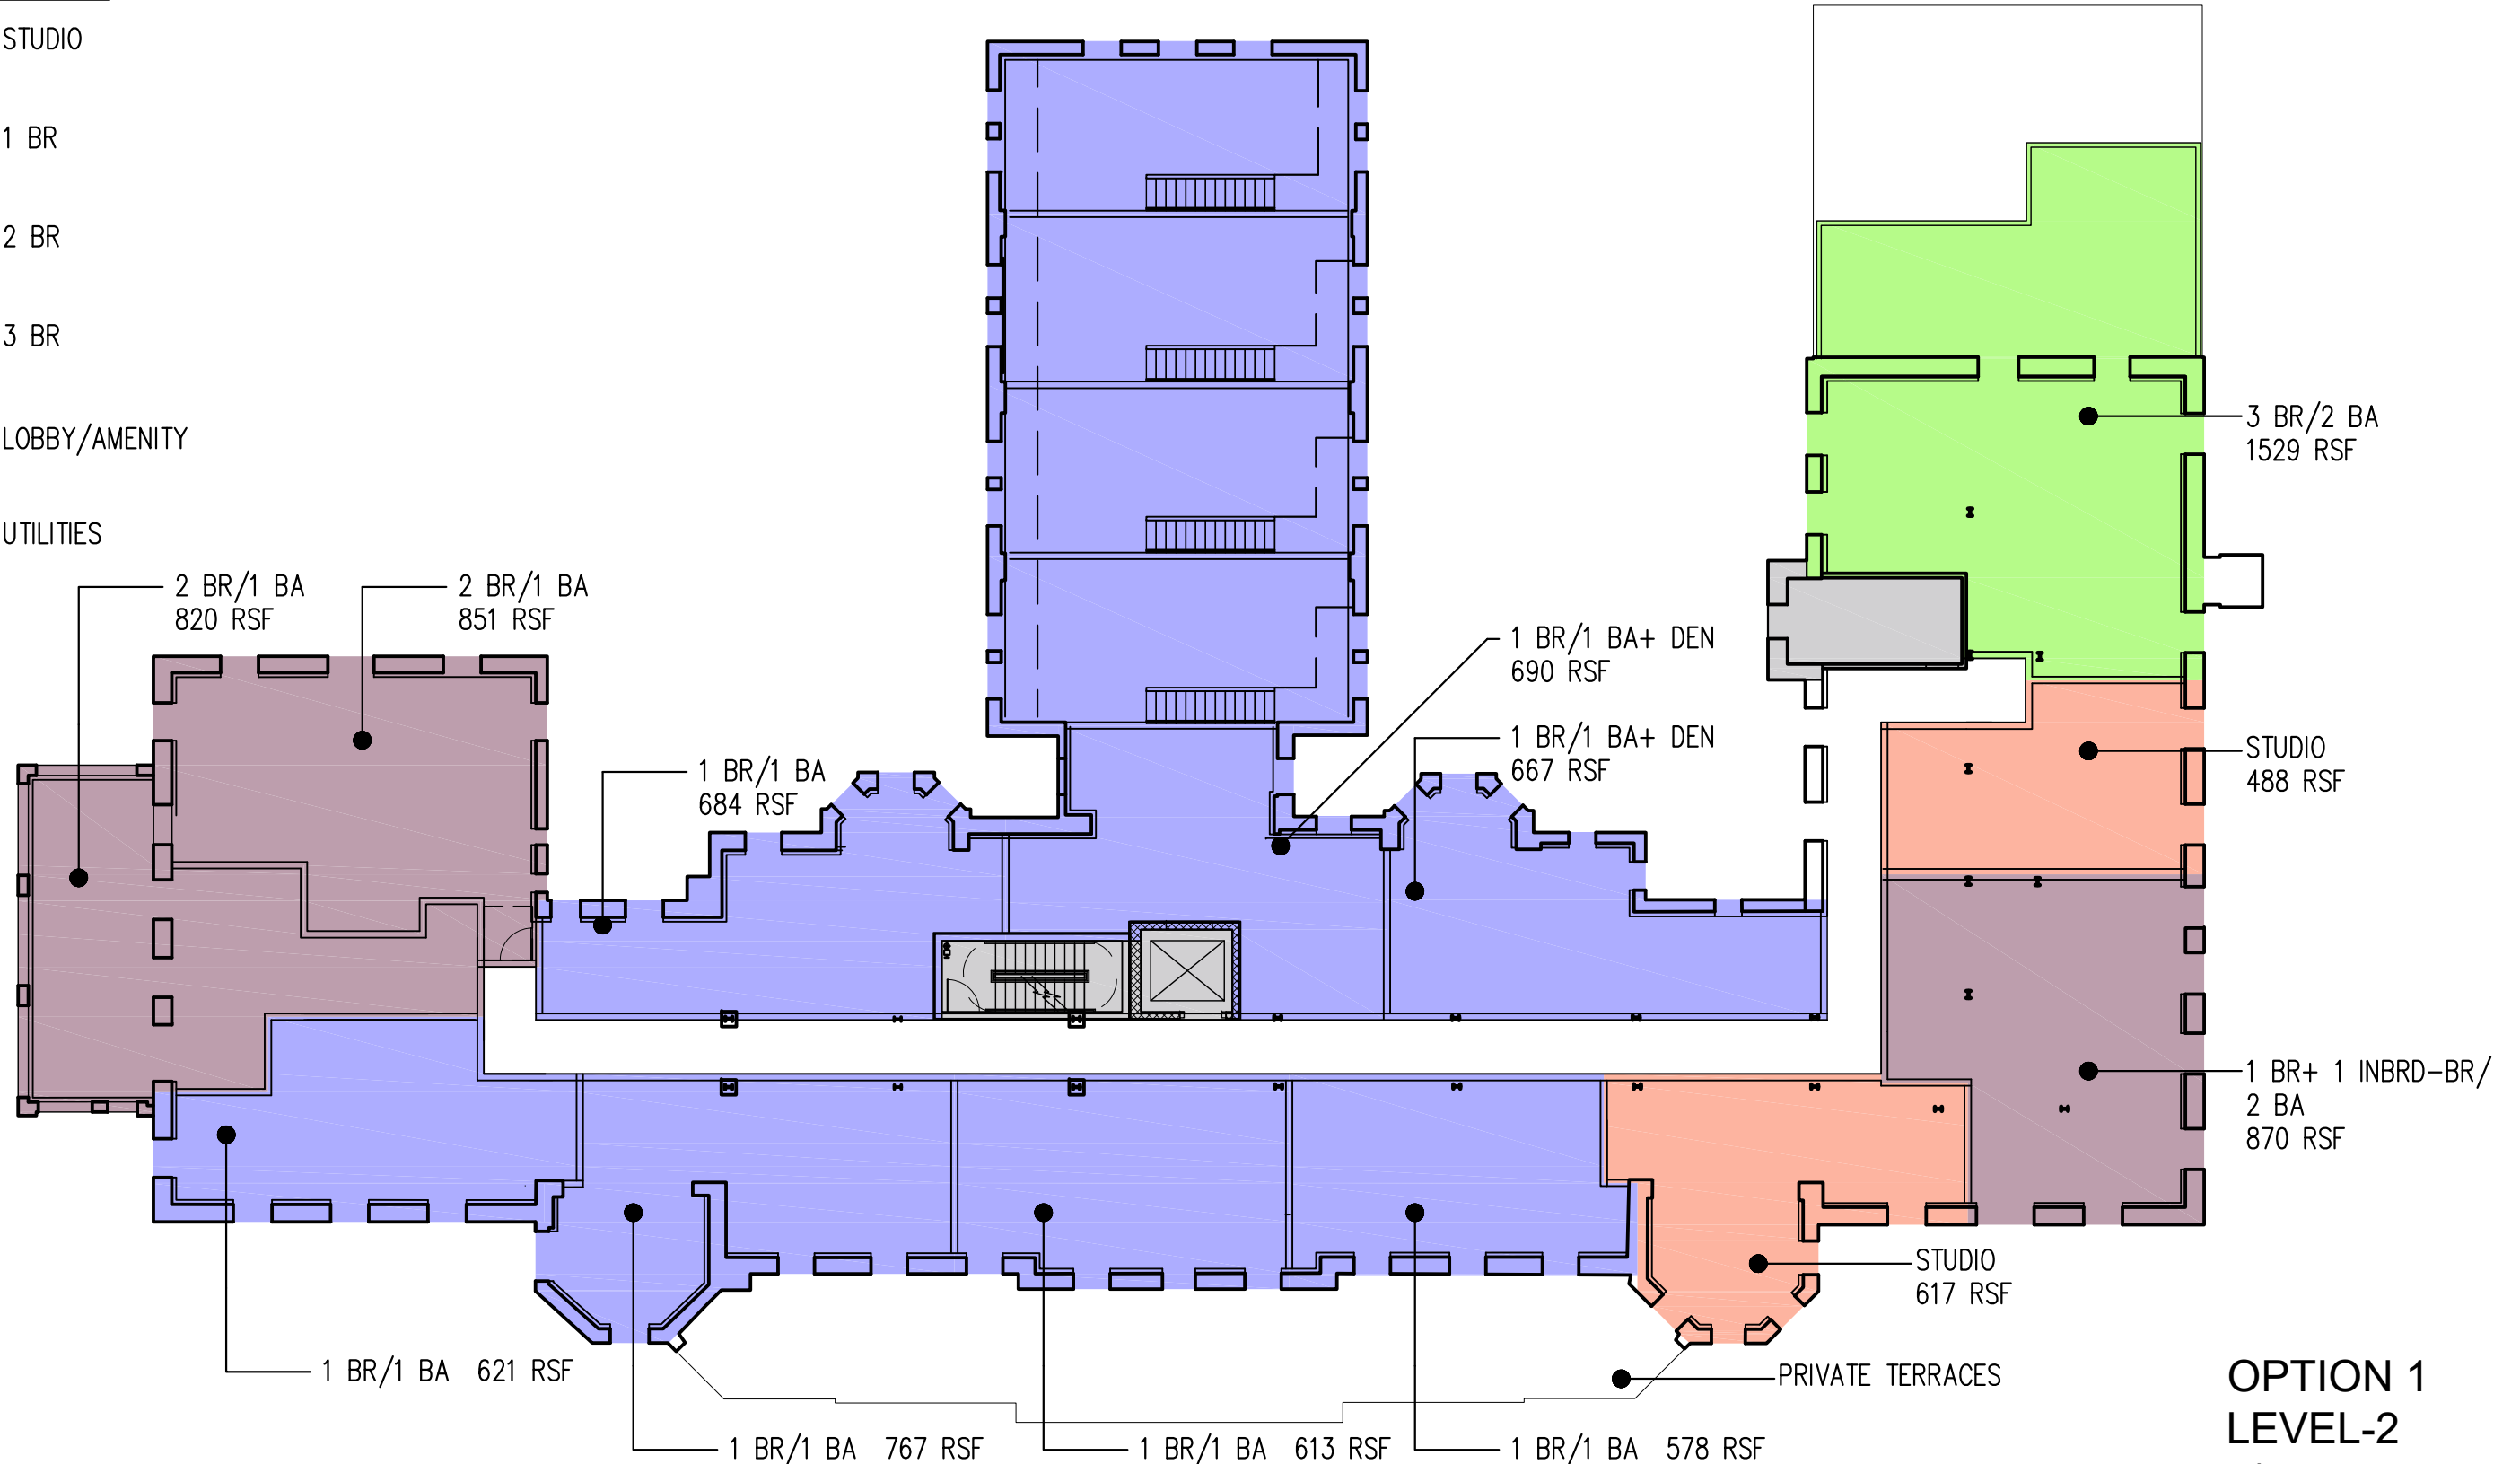

KEY

- STUDIO
- 1 BR
- 2 BR
- 3 BR
- LOBBY/AMENITY
- UTILITIES

OPTION 1
GARDEN LEVEL
1/16" = 1'-0"

KEY

	STUDIO
	1 BR
	2 BR
	3 BR
	LOBBY/AMENITY
	UTILITIES

OPTION 1
LEVEL-1
 1/16" = 1'-0"

KEY

- STUDIO
- 1 BR
- 2 BR
- 3 BR
- LOBBY/AMENITY
- UTILITIES

OPTION 1
LEVEL-2
 1/16" = 1'-0"

KEY

- STUDIO
- 1 BR
- 2 BR
- 3 BR
- LOBBY/AMENITY
- UTILITIES

**OPTION 1
LEVEL-3
1/16"=1'-0"**

KEY

- STUDIO
- 1 BR
- 2 BR
- 3 BR
- LOBBY/AMENITY
- UTILITIES

OPTION 1&2
LEVEL-4
1/16"=1'-0"