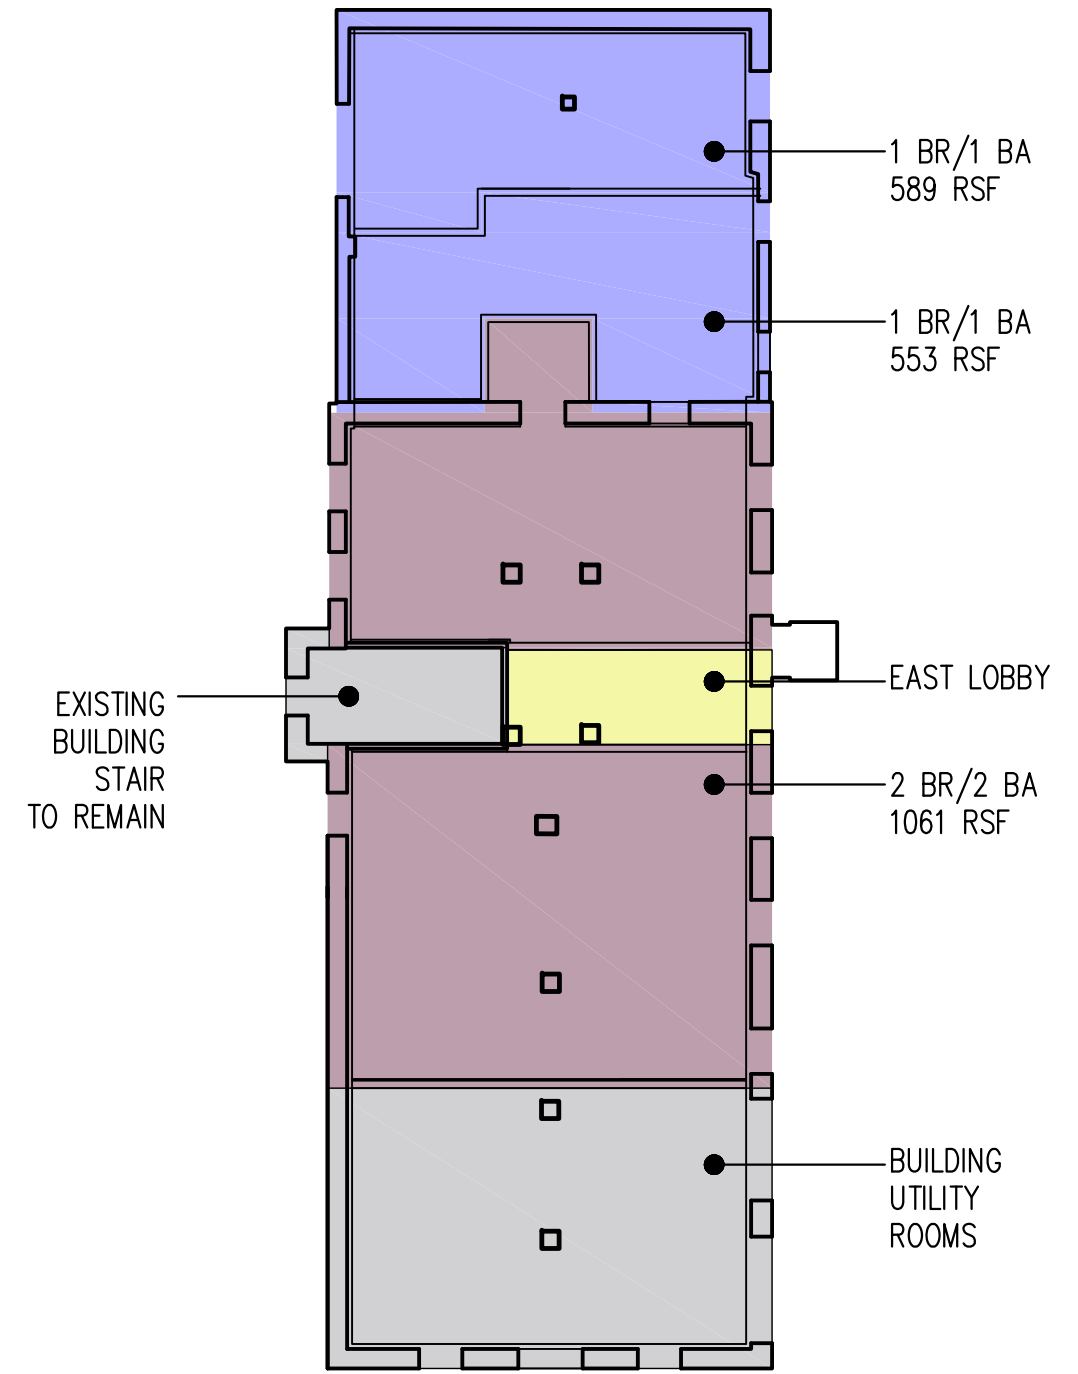

KEY

- STUDIO
- 1 BR
- 2 BR
- 3 BR
- LOBBY/AMENITY
- UTILITIES

OPTION 1
GARDEN LEVEL
1/16" = 1'-0"

KEY

	STUDIO
	1 BR
	2 BR
	3 BR
	LOBBY/AMENITY
	UTILITIES

OPTION 1
LEVEL-1
 1/16" = 1'-0"

KEY

- STUDIO
- 1 BR
- 2 BR
- 3 BR
- LOBBY/AMENITY
- UTILITIES

OPTION 1
LEVEL-2
 1/16" = 1'-0"

KEY

- STUDIO
- 1 BR
- 2 BR
- 3 BR
- LOBBY/AMENITY
- UTILITIES

**OPTION 1
LEVEL-3
1/16"=1'-0"**

KEY

- STUDIO
- 1 BR
- 2 BR
- 3 BR
- LOBBY/AMENITY
- UTILITIES

OPTION 1&2
LEVEL-4
1/16"=1'-0"