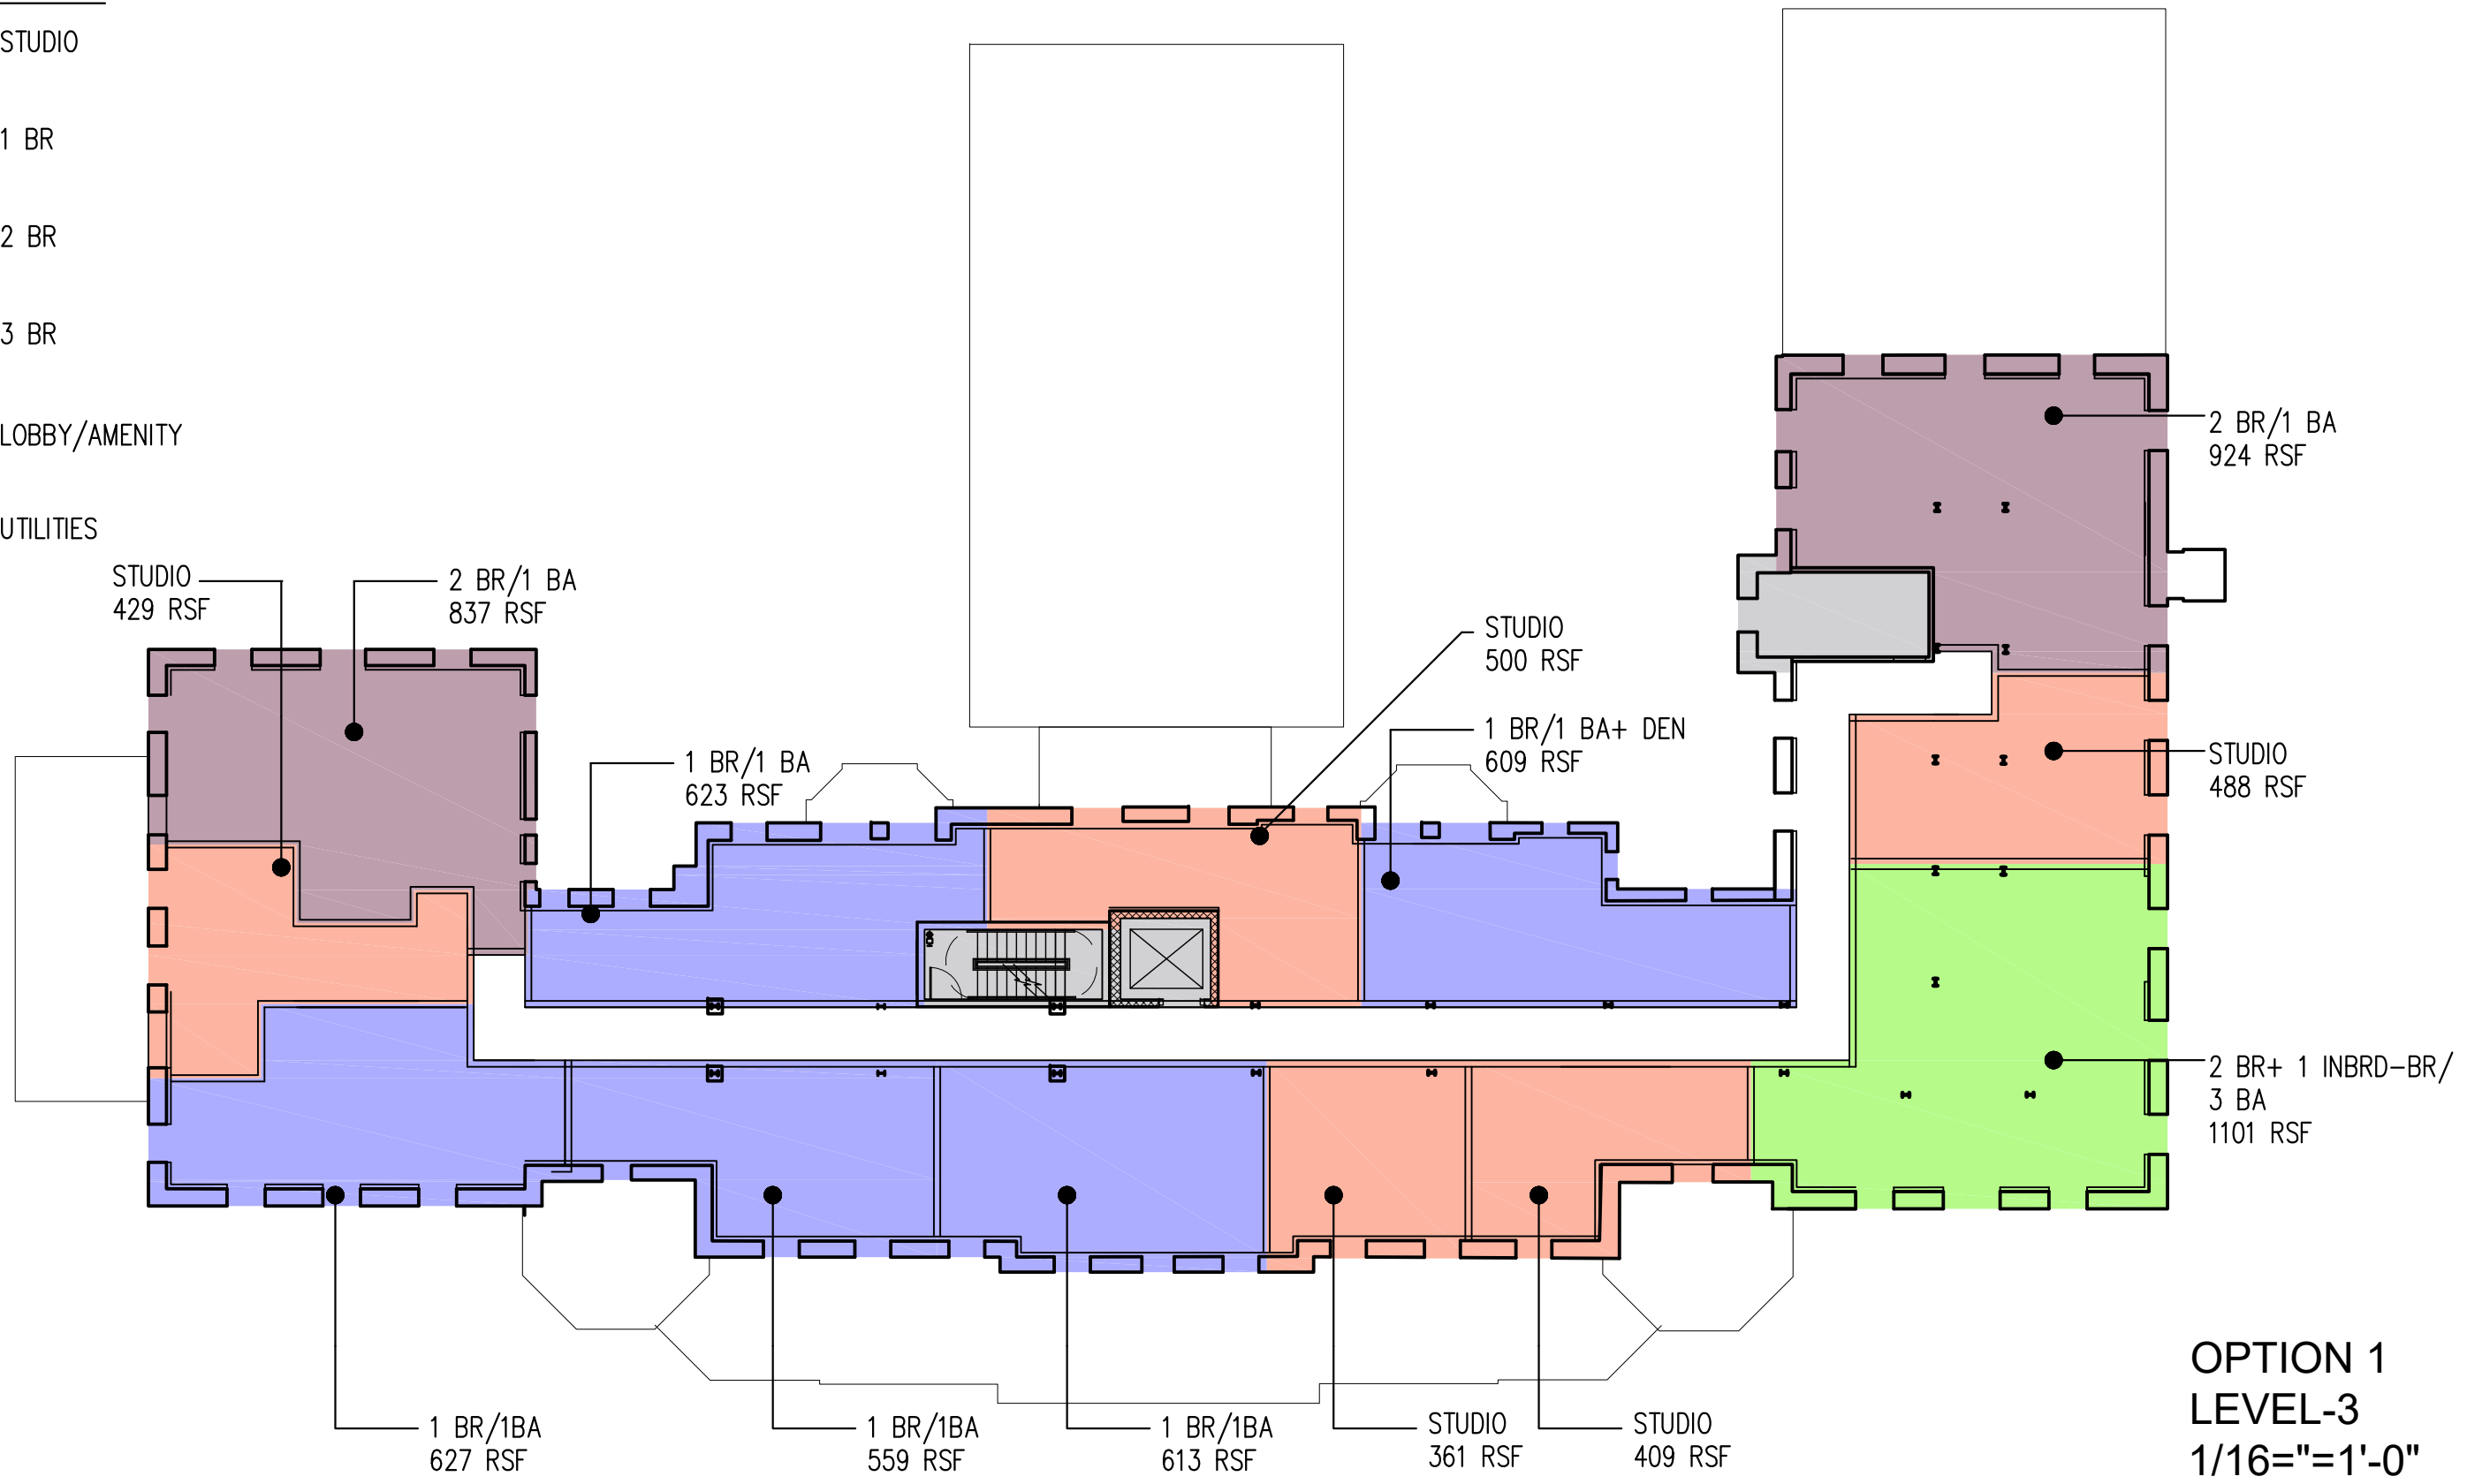

KEY

- STUDIO
- 1 BR
- 2 BR
- 3 BR
- LOBBY/AMENITY
- UTILITIES

OPTION 1
GARDEN LEVEL
1/16" = 1'-0"

KEY

	STUDIO
	1 BR
	2 BR
	3 BR
	LOBBY/AMENITY
	UTILITIES

OPTION 1
LEVEL-1
 1/16" = 1'-0"

KEY

- STUDIO
- 1 BR
- 2 BR
- 3 BR
- LOBBY/AMENITY
- UTILITIES

OPTION 1
LEVEL-2
 1/16" = 1'-0"

KEY

- STUDIO
- 1 BR
- 2 BR
- 3 BR
- LOBBY/AMENITY
- UTILITIES

**OPTION 1
LEVEL-3
1/16"=1'-0"**

KEY

- STUDIO
- 1 BR
- 2 BR
- 3 BR
- LOBBY/AMENITY
- UTILITIES

OPTION 1&2
LEVEL-4
1/16"=1'-0"