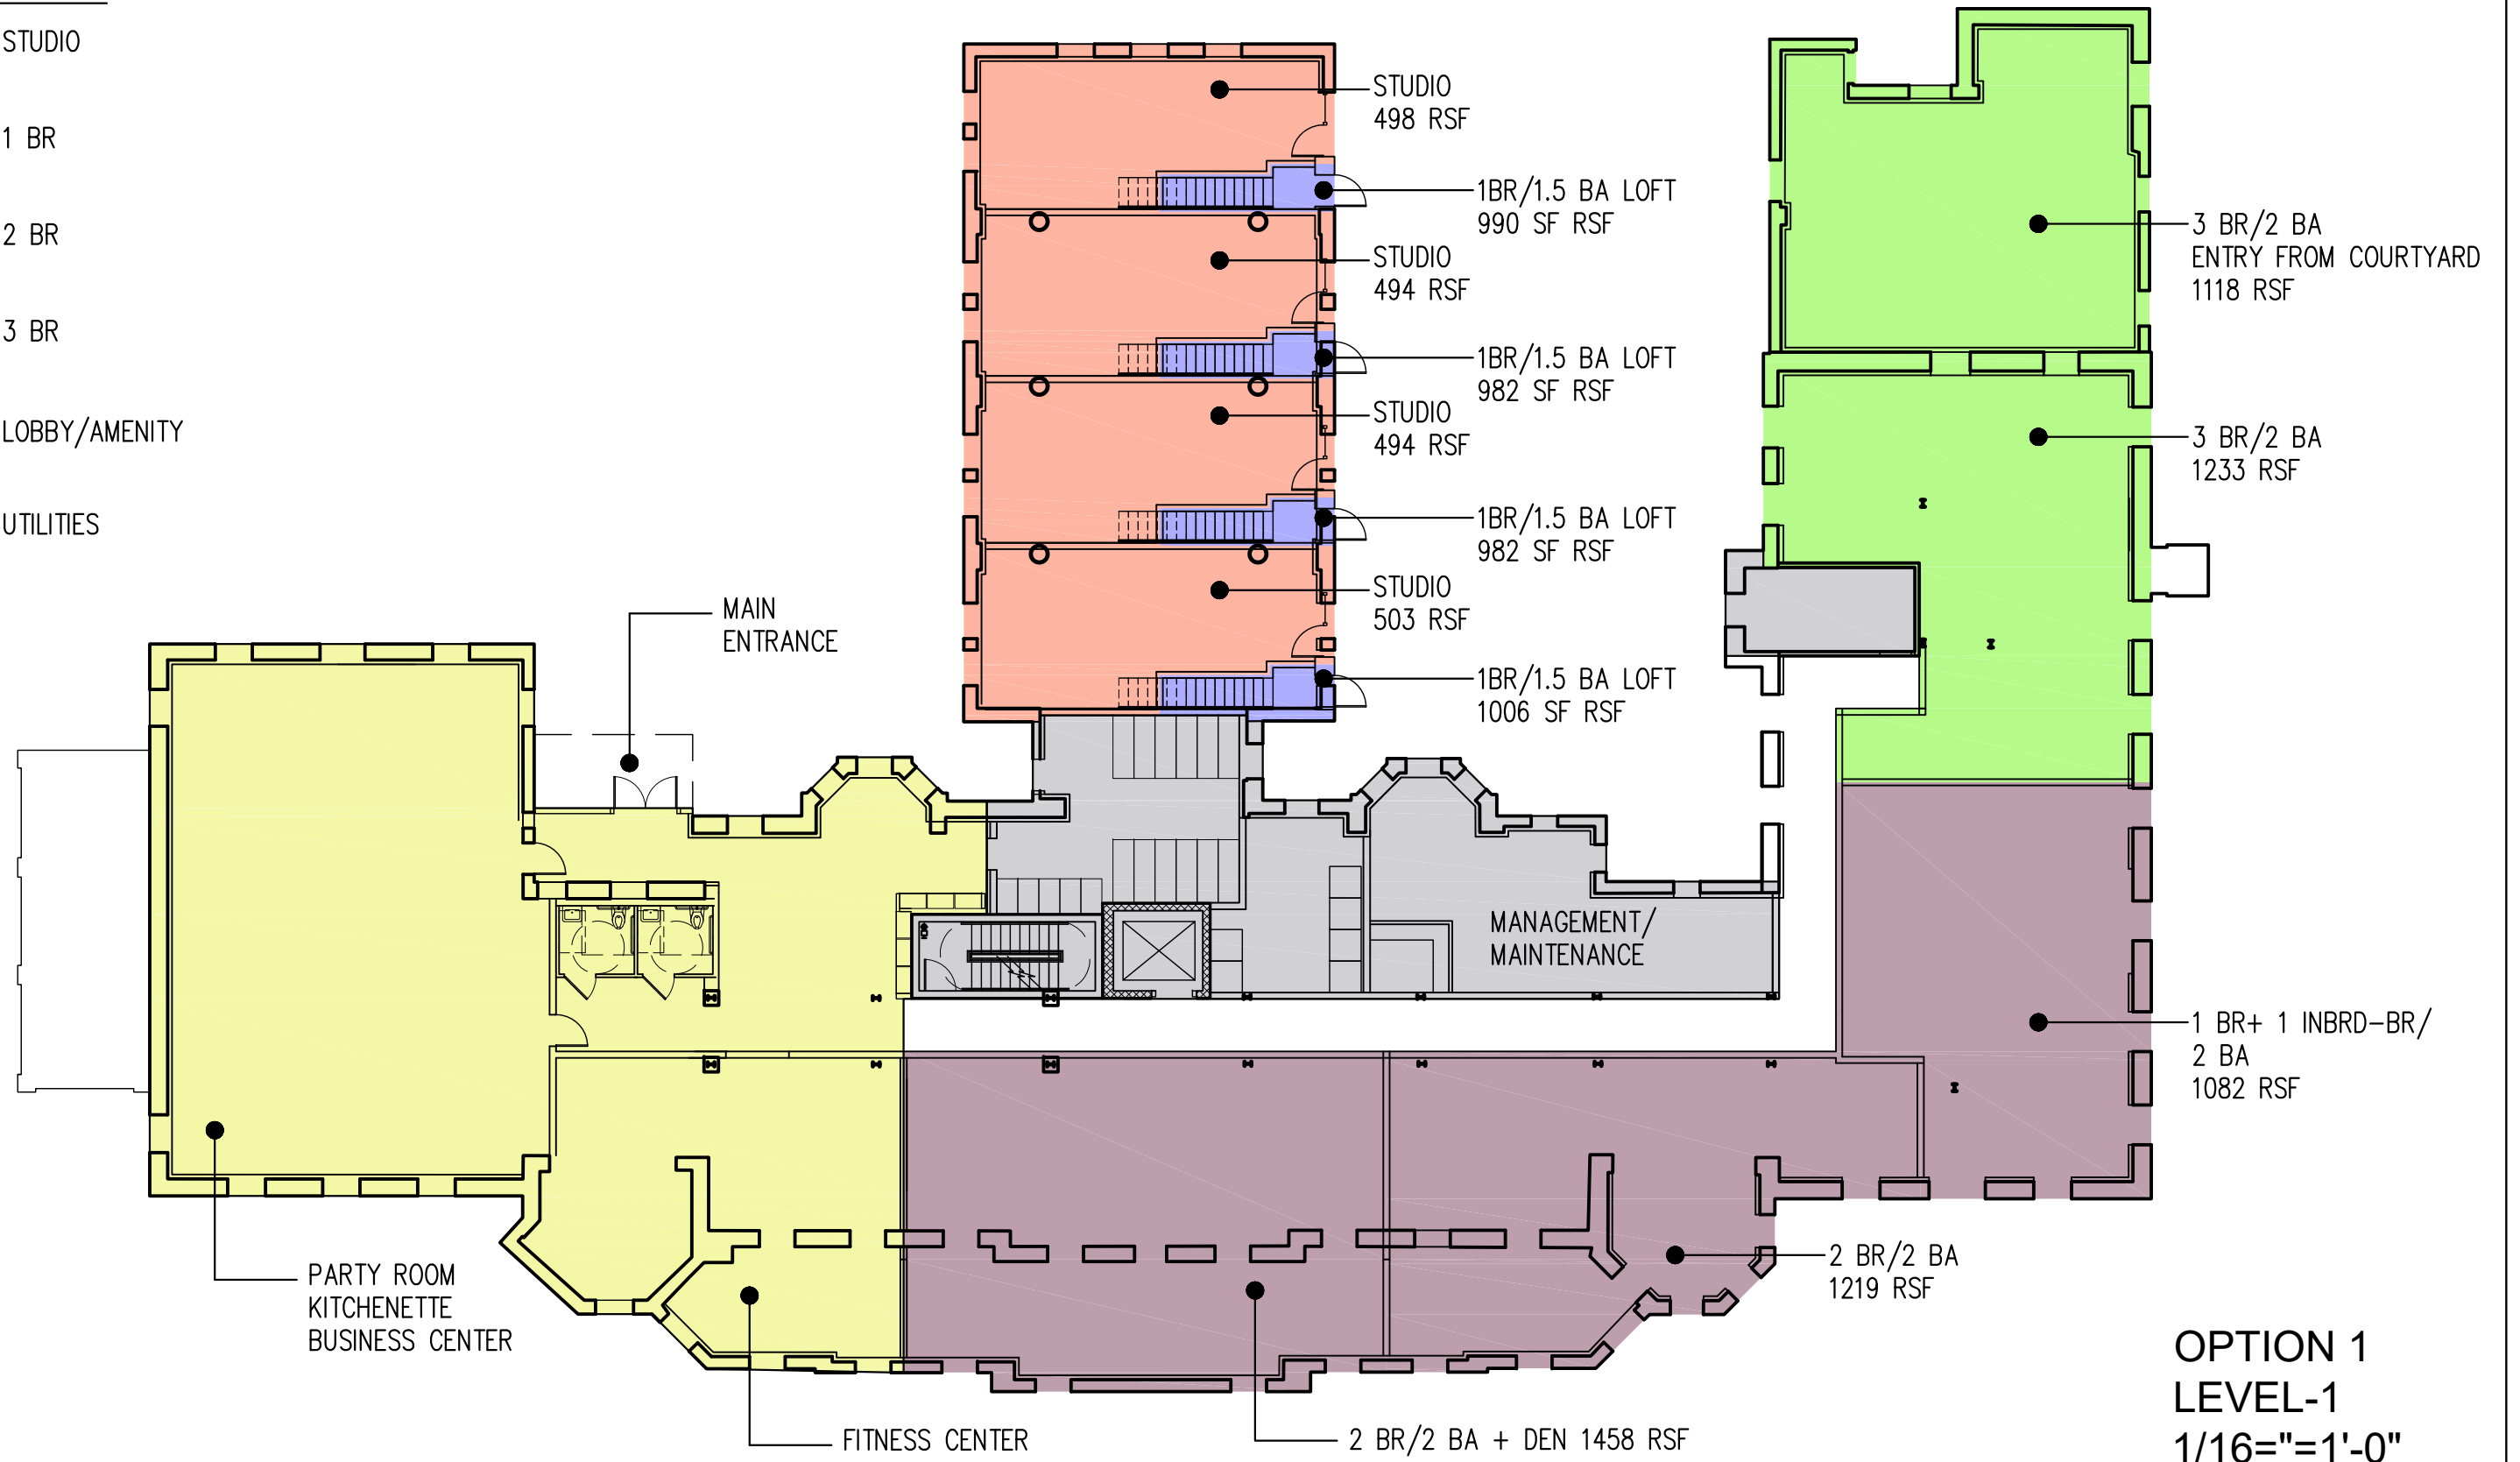

KEY

- STUDIO
- 1 BR
- 2 BR
- 3 BR
- LOBBY/AMENITY
- UTILITIES

OPTION 1
GARDEN LEVEL
1/16" = 1'-0"

KEY

	STUDIO
	1 BR
	2 BR
	3 BR
	LOBBY/AMENITY
	UTILITIES

OPTION 1
LEVEL-1
 1/16" = 1'-0"

KEY

- STUDIO
- 1 BR
- 2 BR
- 3 BR
- LOBBY/AMENITY
- UTILITIES

OPTION 1
LEVEL-2
 1/16" = 1'-0"

KEY

- STUDIO
- 1 BR
- 2 BR
- 3 BR
- LOBBY/AMENITY
- UTILITIES

**OPTION 1
LEVEL-3
1/16"=1'-0"**

KEY

- STUDIO
- 1 BR
- 2 BR
- 3 BR
- LOBBY/AMENITY
- UTILITIES

OPTION 1&2
LEVEL-4
1/16"=1'-0"