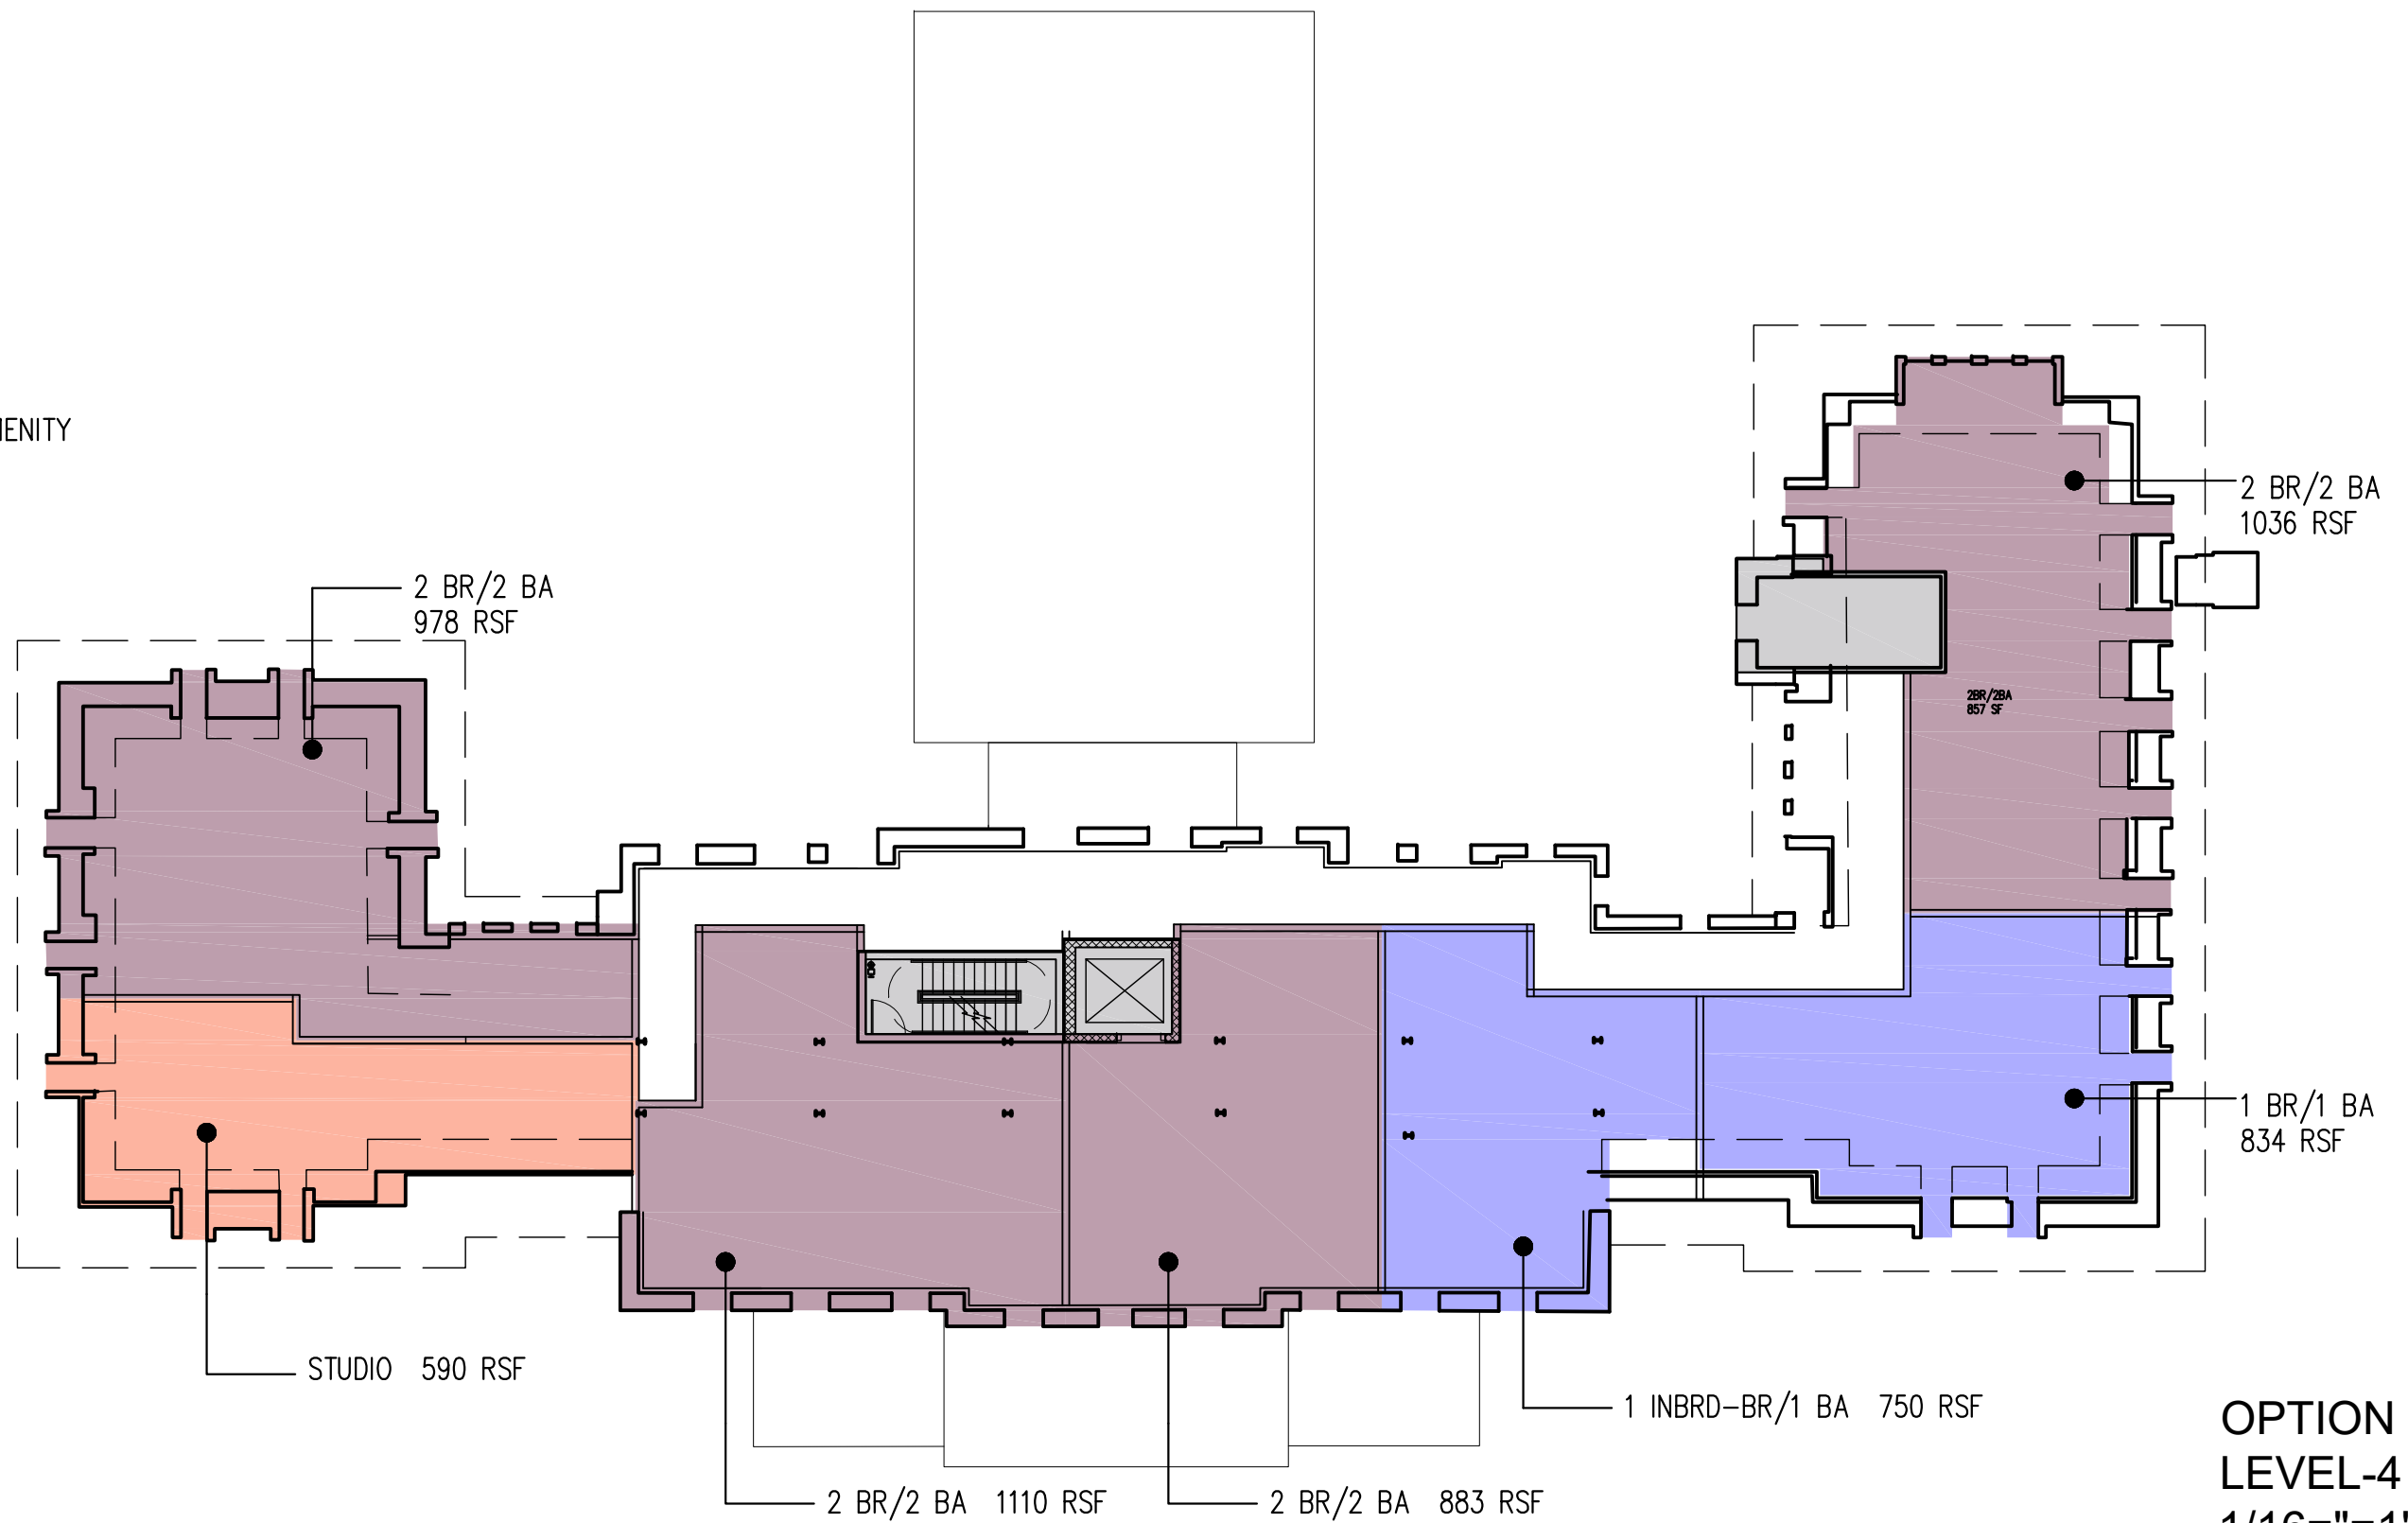

KEY

- STUDIO
- 1 BR
- 2 BR
- 3 BR
- LOBBY/AMENITY
- UTILITIES

OPTION 1
GARDEN LEVEL
1/16" = 1'-0"

KEY

	STUDIO
	1 BR
	2 BR
	3 BR
	LOBBY/AMENITY
	UTILITIES

OPTION 1
LEVEL-1
 1/16" = 1'-0"

KEY

- STUDIO
- 1 BR
- 2 BR
- 3 BR
- LOBBY/AMENITY
- UTILITIES

OPTION 1
LEVEL-2
 1/16" = 1'-0"

KEY

- STUDIO
- 1 BR
- 2 BR
- 3 BR
- LOBBY/AMENITY
- UTILITIES

**OPTION 1
LEVEL-3
1/16"=1'-0"**

KEY

- STUDIO
- 1 BR
- 2 BR
- 3 BR
- LOBBY/AMENITY
- UTILITIES

OPTION 1&2
LEVEL-4
1/16"=1'-0"